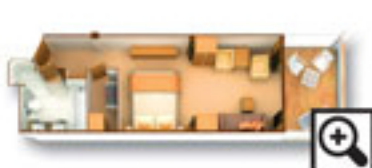

SUITES & VIRTUAL TOURS

CLICK ON A SUITE BELOW OR IN THE DECKPLAN ON THE LEFT TO VIEW SPECIFIC SUITE VIRTUAL TOURS

Veranda Suite

SUITE V2 **Veranda Suite - Category V2**
Approximately 365(34 sq.m.) sq. ft.
Suites 518-533
▶ [Room Amenities](#)

SUITE V1 **Veranda Suite - Category V1**
Approximately 365(34 sq.m.) sq. ft.
Suites 502-517
▶ [Room Amenities](#)

Accessible Veranda Suite

SUITE V2 **Veranda Suite - Category V2**
Roll-in shower, wide interior & exterior doors, private veranda.
The schematic shown here displays the layout of suite 519.
▶ [Room Amenities](#)

PUBLIC ROOMS & VIRTUAL TOURS

- Meeting Rooms
- Casino
- The Club
- Pool
- Whirlpools

[Accessible Route Maps \(PDF\)](#)

STATEROOM SYMBOL LEGEND

- Elevator
- Shower Only - Seabourn Legend
- One Queen-Size Bed Only (No twin option). On Seabourn Pride, Suite 208, 209, 304 and 305 can be arranged with one queen-size bed or two twin beds.
- Wheelchair Accessible Suites. Feature a queen-size bed (no twin option).
- Self Service Launderette
- Third Guest Capacity Suite